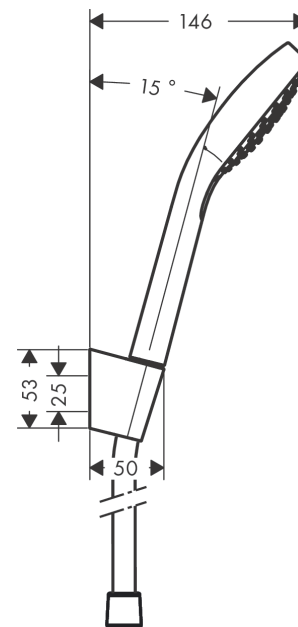

Croma Select E

Shower holder set 110 Vario with shower hose 125 cm

Surface: **White/Chrome** Article Number: **26425400**

Description

product features

- consists of: shower hose, hand shower, shower holder
- shower head size: 110 mm
- integrated support function
- spray type: Rain, IntenseRain, TurboRain
- convenient spray selection via Select button
- maximum flow rate at 3 bar: 14,7 l/min
- minimum flow pressure: 1 bar
- operating pressure: min. 1 bar/max. 6 bar
- pivot connector prevents hose from tangling
- shower hose with conical nut on both ends
- shower holder made of plastic
- wall mounting: screw fastening
- rinseable screen seal

Technology

Product image

Scale drawing

Croma Select E

Shower holder set 110 Vario with shower hose 125 cm

Surface: **White/Chrome** Article Number: **26425400**

Flowchart

The consumption was measured in combination with the appropriate fittings (thermostat/mixer/in-wall valve) to reflect actual application in practice.

Croma Select E
Shower holder set 110 Vario with shower hose 125 cm
 Surface: **White/Chrome** Article Number: **26425400**

Exploded Drawing

Year of production: >10/15

Croma Select E
Shower holder set 110 Vario with shower hose 125 cm
 Surface: **White/Chrome** Article Number: **26425400**

Spare part list

Year of production: >10/15

Pos.	Description	Article Number	Price	PU
1	shower holder	28331000	-	1
2	guide	98918000	€ 3,33	1
3	handshower	26812400	-	1
4	filter insert	92421000	€ 14,28	1
5	seal	98058000	€ 3,33	1
6	shower hose Isiflex'B 1,25 m	28272000	-	1