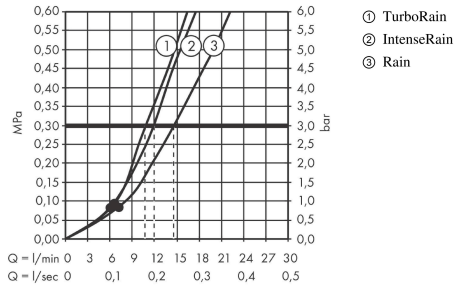

Croma Select E

Shower holder set 110 Vario with shower hose 125 cm

Surface: **White/Chrome** Article Number: **26425400**

Description

product features

- consists of: shower hose, hand shower, shower holder
- shower head size: 110 mm
- integrated support function
- spray type: Rain, IntenseRain, TurboRain
- convenient spray selection via Select button
- maximum flow rate at 3 bar: 14,7 l/min
- minimum flow pressure: 1 bar
- operating pressure: min. 1 bar/max. 6 bar
- pivot connector prevents hose from tangling
- shower hose with conical nut on both ends
- shower holder made of plastic
- wall mounting: screw fastening
- rinseable screen seal

Technology

Product image

Scale drawing

Croma Select E

Shower holder set 110 Vario with shower hose 125 cm

Surface: **White/Chrome** Article Number: **26425400**

Flowchart

The consumption was measured in combination with the appropriate fittings (thermostat/mixer/in-wall valve) to reflect actual application in practice.