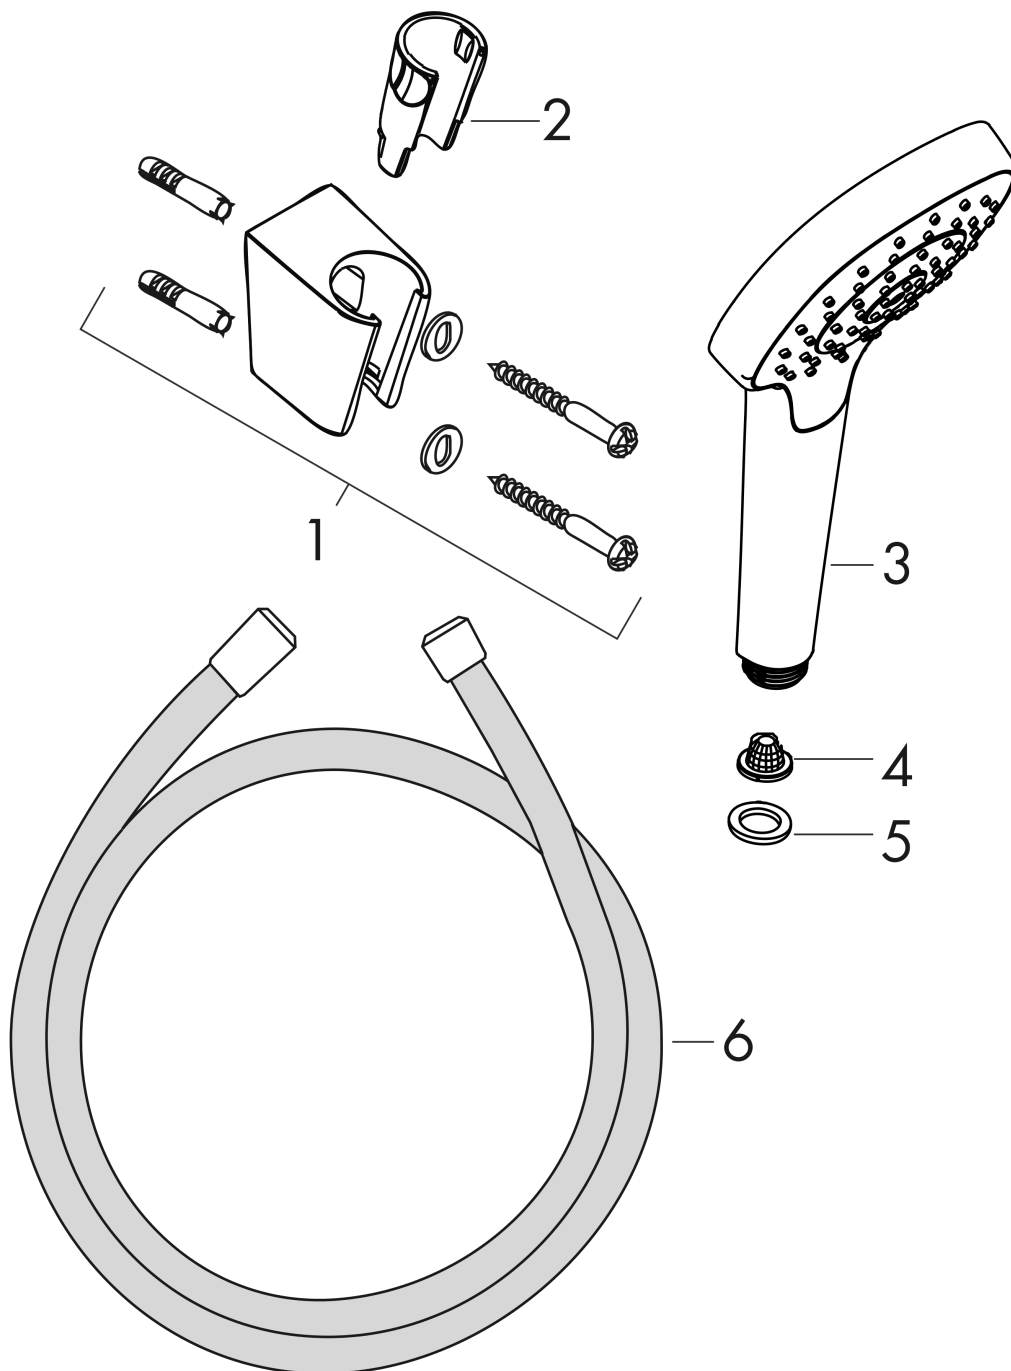

Croma Select E

Shower holder set 110 Vario with shower hose 125 cm

Surface: **White/Chrome** Article Number: **26425400**

Description

product features

- consists of: shower hose, hand shower, shower holder
- shower head size: 110 mm
- integrated support function
- spray type: Rain, IntenseRain, TurboRain
- convenient spray selection via Select button
- maximum flow rate at 3 bar: 14,7 l/min
- minimum flow pressure: 1 bar
- operating pressure: min. 1 bar/max. 6 bar
- pivot connector prevents hose from tangling
- shower hose with conical nut on both ends
- shower holder made of plastic
- wall mounting: screw fastening
- rinseable screen seal

Technology

Product image

Scale drawing

Croma Select E

Shower holder set 110 Vario with shower hose 125 cm

Surface: **White/Chrome** Article Number: **26425400**

Flowchart

The consumption was measured in combination with the appropriate fittings (thermostat/mixer/in-wall valve) to reflect actual application in practice.

Croma Select E
Shower holder set 110 Vario with shower hose 125 cm
 Surface: **White/Chrome** Article Number: **26425400**

Exploded Drawing

Year of production: >10/15

Croma Select E
Shower holder set 110 Vario with shower hose 125 cm
 Surface: **White/Chrome** Article Number: **26425400**

Spare part list

Year of production: >10/15

Pos.	Description	Article Number	Price	PU
1	shower holder	28331000	-	1
2	guide	98918000	€ 3,33	1
3	handshower	26812400	-	1
4	filter insert	92421000	€ 14,28	1
5	seal	98058000	€ 3,33	1
6	shower hose Isiflex'B 1,25 m	28272000	-	1